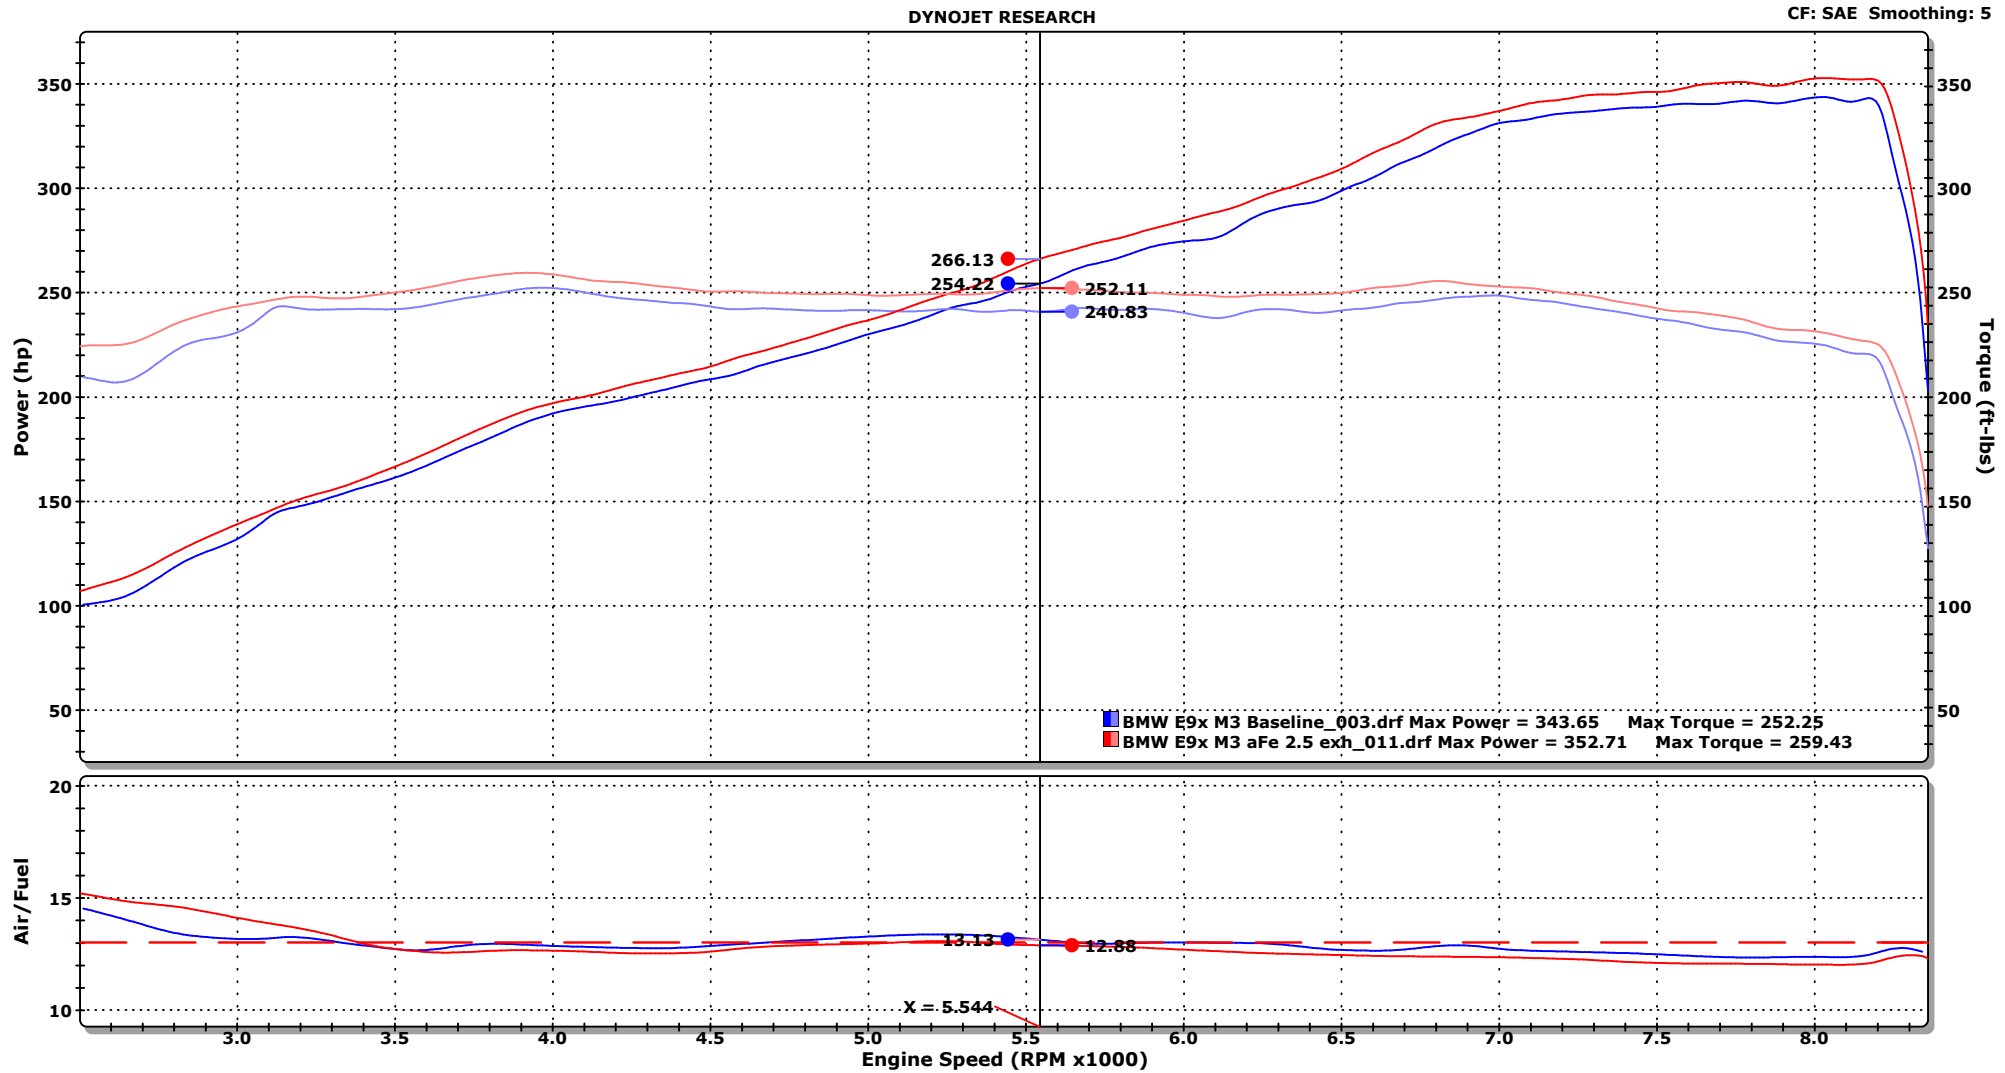

ENGINEERED ADRENALINE

■ BMW E9x M3 Baseline_003.drf - 11/13/2012 10:27:06 AM Run Type: RO Run Conditions: 74.89 °F, 29.13 in-Hg, Humidity: 8%, SAE: 1.00
 BMW E9x M3 Baseline
 Max Power = 343.65 Max Torque = 252.25
 4th Gear

■ BMW E9x M3 aFe 2.5 exh_011.drf - 11/13/2012 9:42:08 AM Run Type: RO Run Conditions: 70.91 °F, 29.13 in-Hg, Humidity: 12%, SAE: 1.00
 BMW E9x M3 aFe 2.5" Exh
 Max Power = 352.71 Max Torque = 259.43
 4th Gear