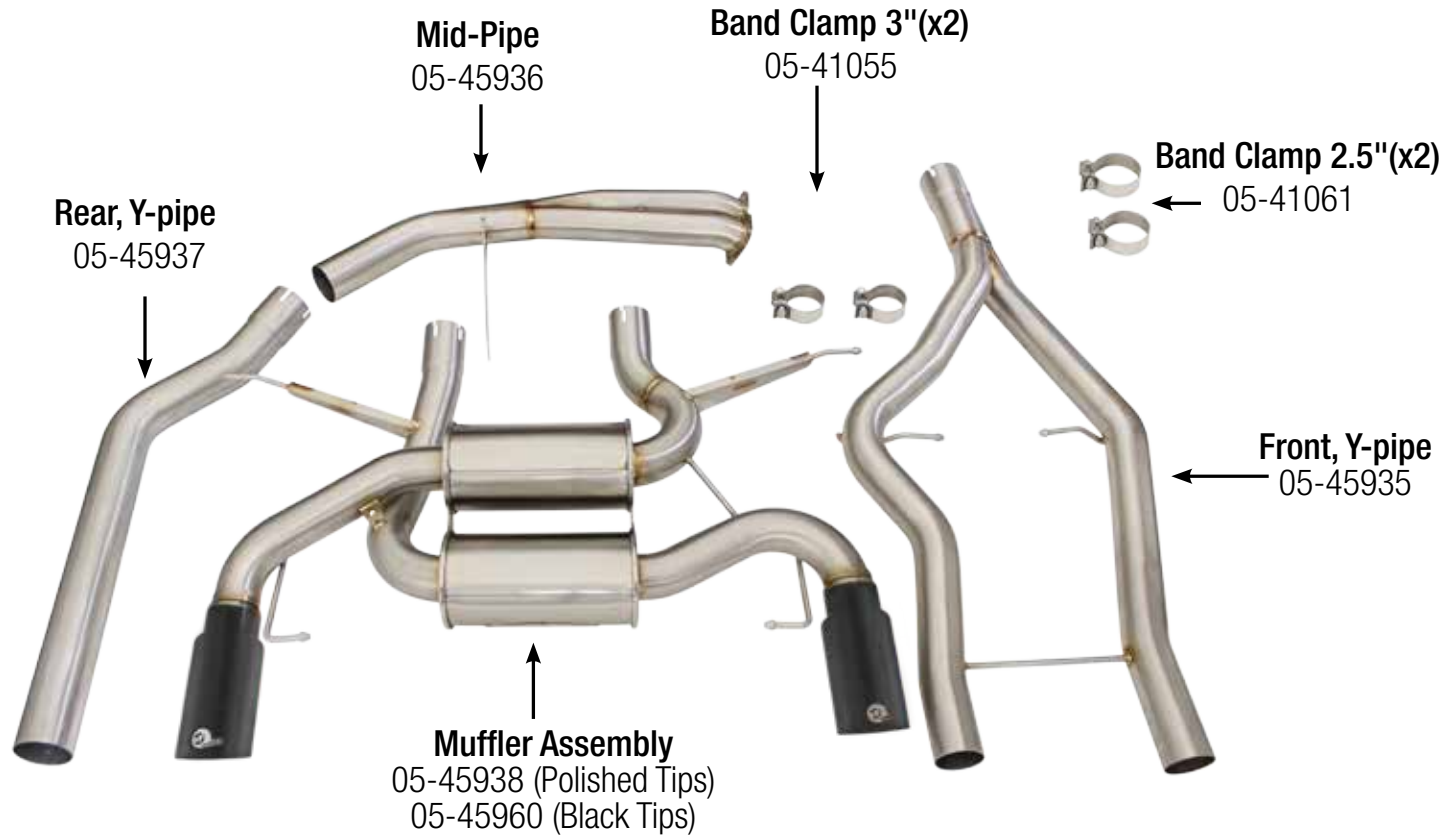

## INSTALLATION INSTRUCTIONS

MAKE: BMW  
MODEL: 335i (E90/E92)  
YEAR: 2011-2013  
ENGINE: L6-3.0L (t) N55

Cat-Back  
304 Stainless Steel  
49-36328-P (Polished Tips)  
49-36328-B (Black Tips)

**aFe recommends professional installation on our products.**

- Step 1:** (Read Instructions prior to installation) To perform this installation your stock exhaust system needs to remain on the vehicle. As you go about the installation / uninstallation process; ensure to use proper support (examples: lift, jack stands, support stands).
- Step 2:** Install the front y-pipe to the down pipe, use the stock flange gaskets. Bolt everything up, including the support bracket using the stock hardware.
- Step 3:** Install the expanded side of the mid-pipe onto the front y-pipe. Using the 3" band clamp provided.
- Step 4:** With your stock exhaust alongside your new exhaust system, transfer the hanger brackets from your stock system one at a time, and placing them onto your new exhaust system, on the corresponding locations. By doing these one at a time, it will avoid any misplaced brackets.
- Step 5:** Install your rear y-pipe into place, bolt the stock hanger brackets into place using the stock locations and hardware.
- Step 6:** Install your muffler assembly into place, bolt the stock hanger brackets into place using the stock locations and hardware.
- Step 7:** Your installation is now complete. Adjust for alignment and tighten all connections. Install cover plate. It is recommended to re-tighten all exhaust components after the first 50-100 miles.